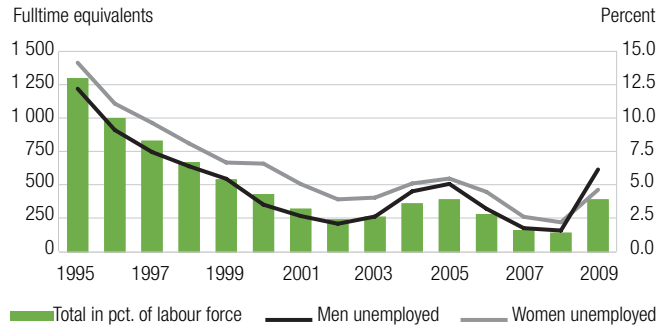

Unemployment

Unemployment by age groups. 2009

	No of fulltime equivalents			Pct. of population		
	Males	Females	Total	Males	Females	Total
Total	614	462	1 076	3.7	3.2	3.4
16-24 years	142	83	225	4.3	2.9	3.7
25-34 years	125	96	221	4.2	3.9	4.0
35-44 years	89	97	186	2.5	3.1	2.8
45-54 years	98	82	181	3.0	2.7	2.8
55-66 years	160	104	264	4.6	3.4	4.0